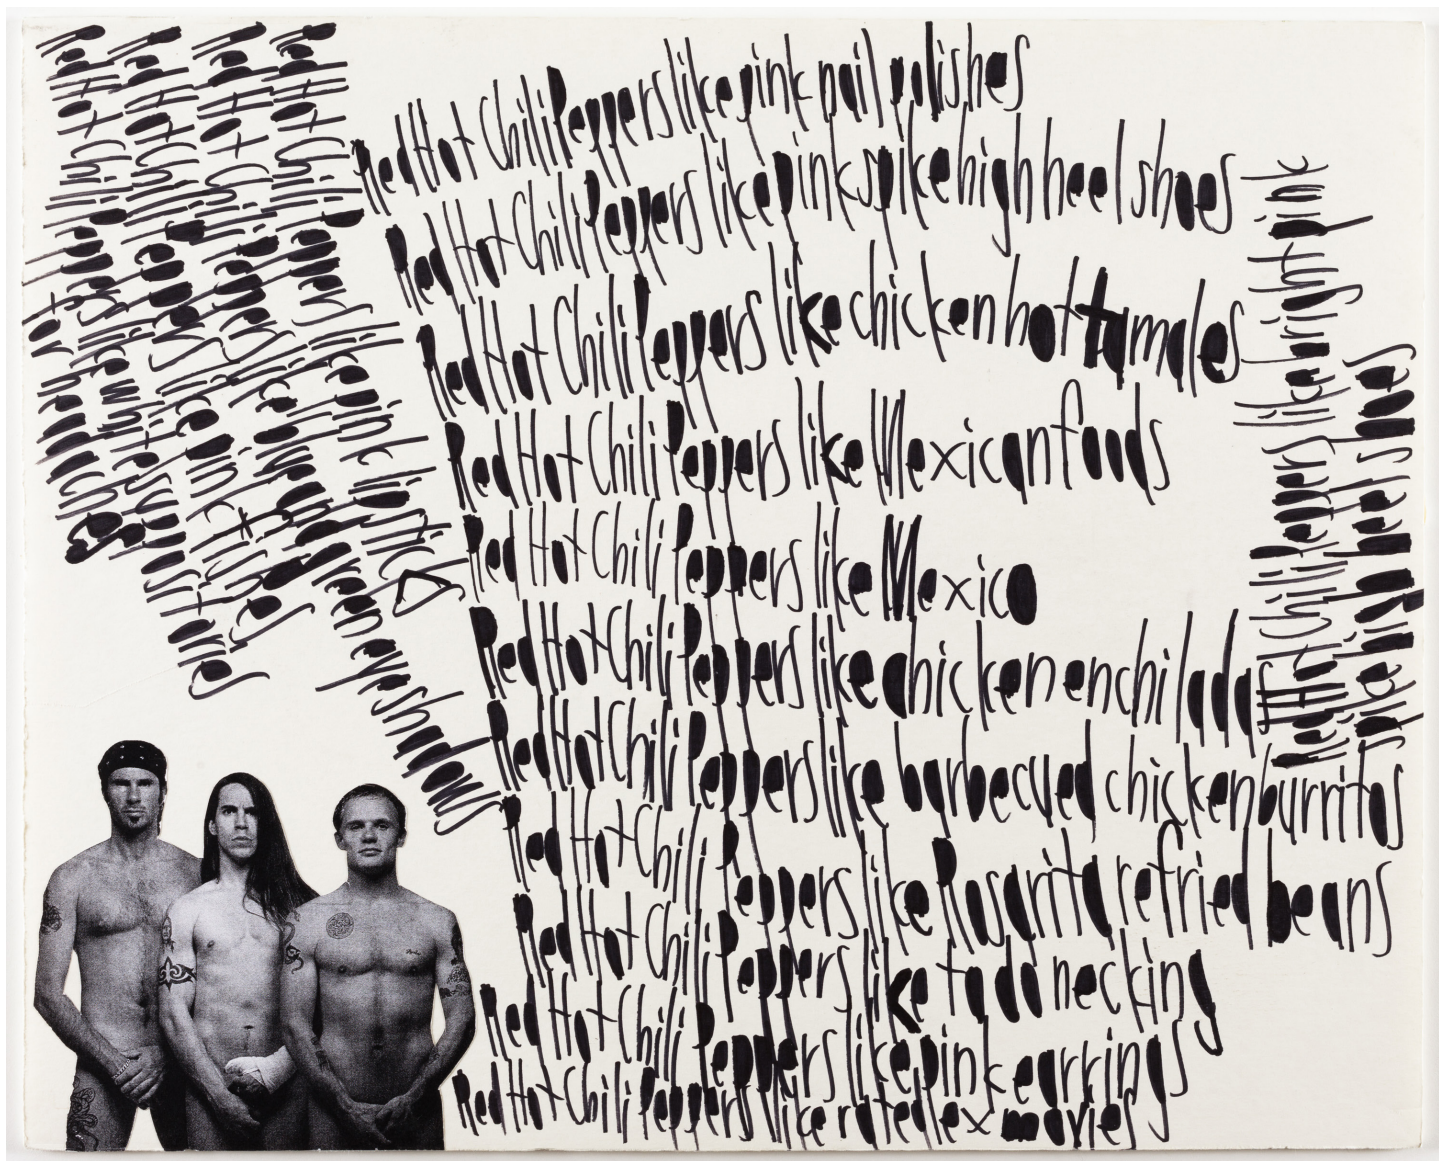

John Patrick McKenzie

Red Hot Chili Peppers, ca. 2007

marker and xerox on paper, mounted on foamcore board

16 x 20 inches

Doc 9026-83

$1,650

All Inquiries contact:
galler@creativityexplored.org

Creativity Explored Gallery + Studio
3245 16th Street, San Francisco, CA 94133