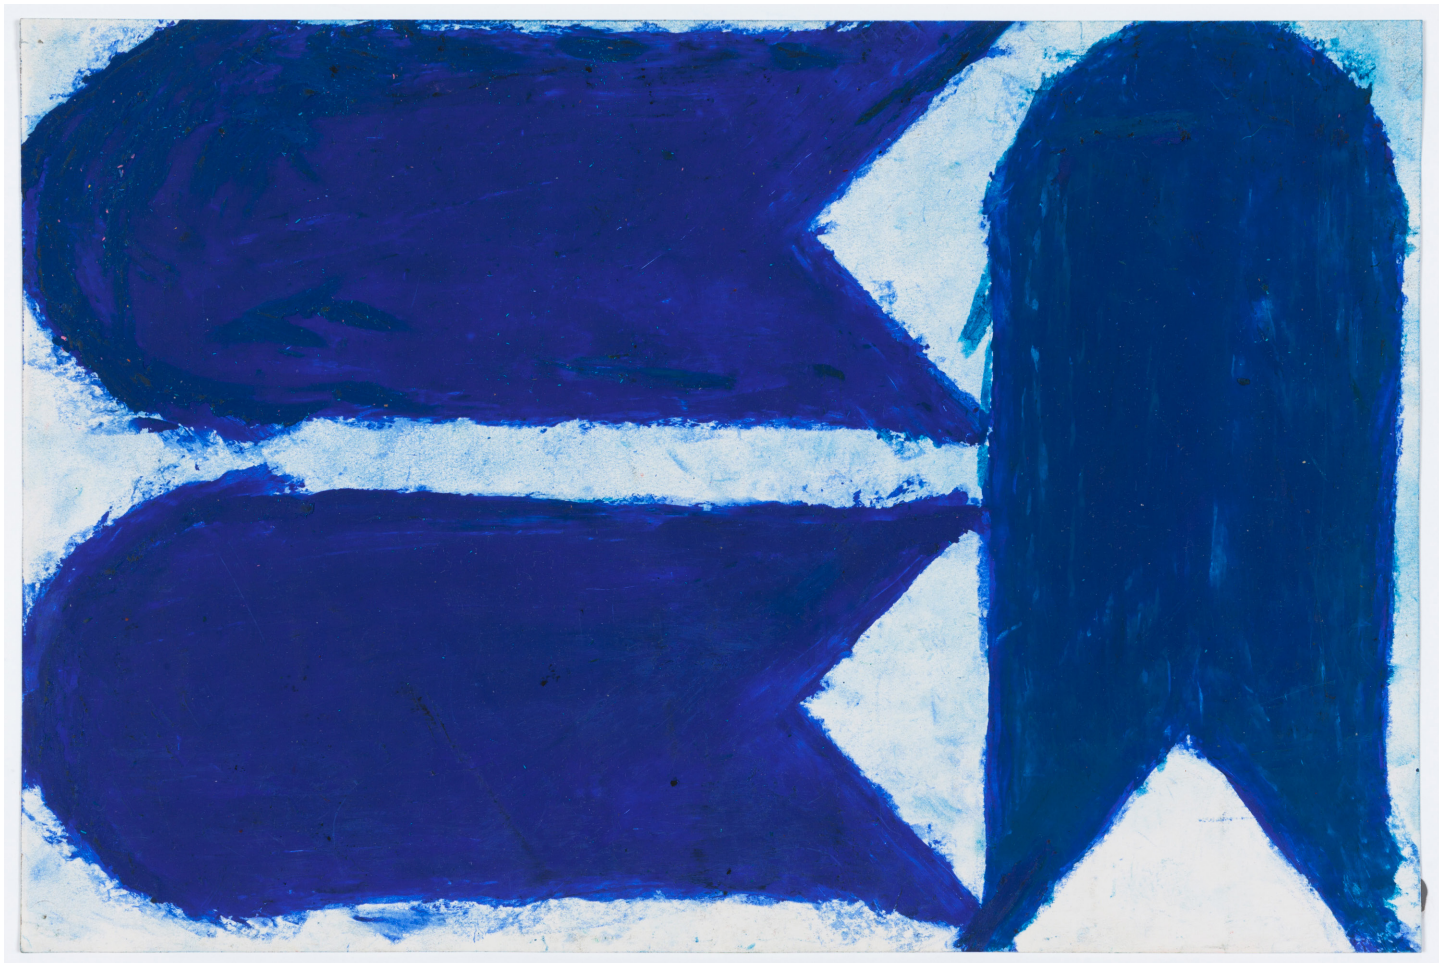

Evelyn Reyes

Carrots, Blue (mixed direction), ca. 2004-2009

oil pastel on paper, framed

11.25 x 17 inches

Doc 2876-75

$2,000

All Inquiries contact:
galler@creativityexplored.org

Creativity Explored Gallery + Studio
3245 16th Street, San Francisco, CA 94133